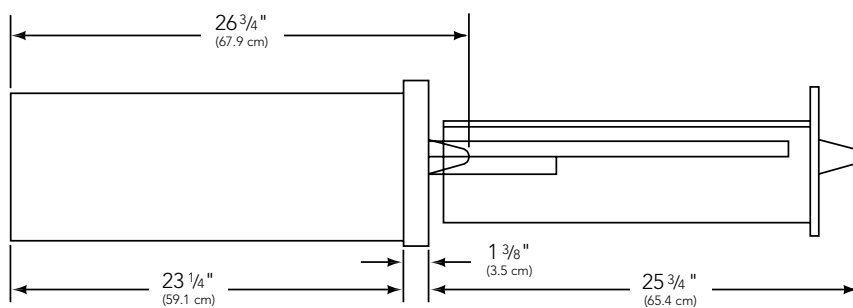

VEWD electric 27", 30", and 36" wide warming drawers – dimensions

Outdoor Cutout

| WARMING DRAWERS | | | |
|-----------------|---------------|---------------|-------------------|
| | VEWD172T | VEWD102T | VEWD162T |
| C | 25" (63.5 cm) | 28" (71.1 cm) | 33 3/4" (85.7 cm) |

Front

Rear

Side

Basic specifications

| Description | VEWD 27" , 30" , AND 36" WIDE WARMING DRAWERS | | |
|-----------------------------|--|---|---|
| | VEWD172T | VEWD102T | VEWD162T |
| Overall Width | 26 1/2" (67.3 cm) | 29 1/2" (74.9 cm) | 35 1/4" (89.5 cm) |
| Overall Height from Bottom | 10" (25.4 cm) | | |
| Overall Depth from Rear | To edge of trim – 24 5/8" (62.5 cm), to end of handle bracket – 26 3/4" (67.9 cm), with door open – 50 3/8" (128.0 cm) | | |
| Cutout Width | 25" (63.5 cm) | 28" (71.1 cm) | 33 3/4" (85.7 cm) |
| Cutout Height | 9 1/4" (23.5 cm) | | |
| Cutout Depth | 23 3/8" (59.4 cm) minimum | | |
| Electrical Requirements | 120VAC/60Hz – hard wire direct with separate 15-amp minimum 2-wire with ground circuit | | |
| Maximum Amp Usage | 3.6 amps/425 watts | 3.8 amps/450 watts | 4.6 amps/550 watts |
| Interior Dimensions | Width – 17 1/4" (43.8 cm) Height – 6" (15.2 cm) Depth – 22 3/4" (57.8 cm) | Width – 20 1/2" (52.1 cm) Height – 6" (15.2 cm) Depth – 22 3/4" (57.8 cm) | Width – 25" (63.5 cm) Height – 6" (15.2 cm) Depth – 22 3/4" (57.8 cm) |
| Approximate Shipping Weight | 80 lb. (36.0 kg) | 90 lb. (40.5 kg) | 110 lb. (49.5 kg) |