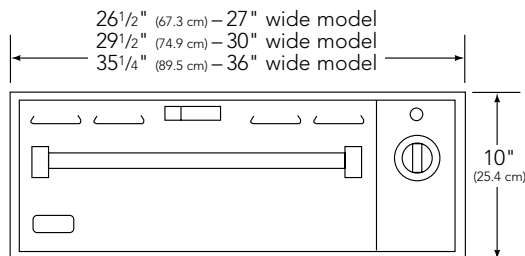

VEWD electric 27", 30", and 36" wide warming drawers – dimensions

Outdoor Cutout

| WARMING DRAWERS | | | |
|-----------------|---------------|---------------|-------------------|
| | VEWD172T | VEWD102T | VEWD162T |
| C | 25" (63.5 cm) | 28" (71.1 cm) | 33 3/4" (85.7 cm) |

Front

Rear

Side

Basic specifications

| Description | VEWD 27" , 30" , AND 36" WIDE WARMING DRAWERS | | |
|-----------------------------|--|---|---|
| | VEWD172T | VEWD102T | VEWD162T |
| Overall Width | 26 1/2" (67.3 cm) | 29 1/2" (74.9 cm) | 35 1/4" (89.5 cm) |
| Overall Height from Bottom | 10" (25.4 cm) | | |
| Overall Depth from Rear | To edge of trim – 24 5/8" (62.5 cm), to end of handle bracket – 26 3/4" (67.9 cm), with door open – 50 3/8" (128.0 cm) | | |
| Cutout Width | 25" (63.5 cm) | 28" (71.1 cm) | 33 3/4" (85.7 cm) |
| Cutout Height | 9 1/4" (23.5 cm) | | |
| Cutout Depth | 23 3/8" (59.4 cm) minimum | | |
| Electrical Requirements | 120VAC/60Hz – hard wire direct with separate 15-amp minimum 2-wire with ground circuit | | |
| Maximum Amp Usage | 3.6 amps/425 watts | 3.8 amps/450 watts | 4.6 amps/550 watts |
| Interior Dimensions | Width – 17 1/4" (43.8 cm) Height – 6" (15.2 cm) Depth – 22 3/4" (57.8 cm) | Width – 20 1/2" (52.1 cm) Height – 6" (15.2 cm) Depth – 22 3/4" (57.8 cm) | Width – 25" (63.5 cm) Height – 6" (15.2 cm) Depth – 22 3/4" (57.8 cm) |
| Approximate Shipping Weight | 80 lb. (36.0 kg) | 90 lb. (40.5 kg) | 110 lb. (49.5 kg) |