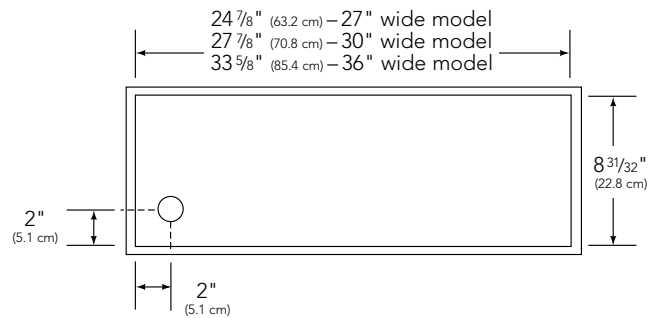

VEWD electric 27", 30", and 36" wide warming drawers – dimensions

Outdoor Cutout

| WARMING DRAWERS | | | |
|-----------------|---------------|---------------|-------------------|
| | VEWD172T | VEWD102T | VEWD162T |
| C | 25" (63.5 cm) | 28" (71.1 cm) | 33 3/4" (85.7 cm) |

Front

Rear

Side

Basic specifications

| Description | VEWD 27" , 30" , AND 36" WIDE WARMING DRAWERS | | |
|-----------------------------|--|---|---|
| | VEWD172T | VEWD102T | VEWD162T |
| Overall Width | 26 1/2" (67.3 cm) | 29 1/2" (74.9 cm) | 35 1/4" (89.5 cm) |
| Overall Height from Bottom | 10" (25.4 cm) | | |
| Overall Depth from Rear | To edge of trim – 24 5/8" (62.5 cm), to end of handle bracket – 26 3/4" (67.9 cm), with door open – 50 3/8" (128.0 cm) | | |
| Cutout Width | 25" (63.5 cm) | 28" (71.1 cm) | 33 3/4" (85.7 cm) |
| Cutout Height | 9 1/4" (23.5 cm) | | |
| Cutout Depth | 23 3/8" (59.4 cm) minimum | | |
| Electrical Requirements | 120VAC/60Hz – hard wire direct with separate 15-amp minimum 2-wire with ground circuit | | |
| Maximum Amp Usage | 3.6 amps/425 watts | 3.8 amps/450 watts | 4.6 amps/550 watts |
| Interior Dimensions | Width – 17 1/4" (43.8 cm) Height – 6" (15.2 cm) Depth – 22 3/4" (57.8 cm) | Width – 20 1/2" (52.1 cm) Height – 6" (15.2 cm) Depth – 22 3/4" (57.8 cm) | Width – 25" (63.5 cm) Height – 6" (15.2 cm) Depth – 22 3/4" (57.8 cm) |
| Approximate Shipping Weight | 80 lb. (36.0 kg) | 90 lb. (40.5 kg) | 110 lb. (49.5 kg) |