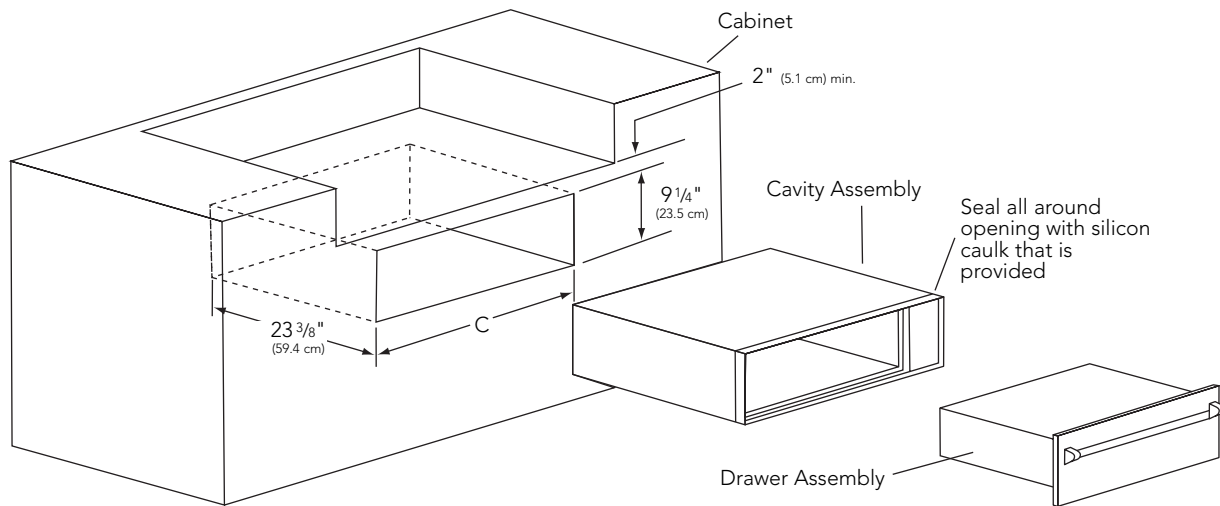

VEWD electric 27", 30", and 36" wide warming drawers – dimensions

Outdoor Cutout

| WARMING DRAWERS | | | |
|-----------------|---------------|---------------|-------------------|
| | VEWD172T | VEWD102T | VEWD162T |
| C | 25" (63.5 cm) | 28" (71.1 cm) | 33 3/4" (85.7 cm) |

Front

Rear

Side

Basic specifications

| Description | VEWD 27" , 30" , AND 36" WIDE WARMING DRAWERS | | |
|-----------------------------|--|---|---|
| | VEWD172T | VEWD102T | VEWD162T |
| Overall Width | 26 1/2" (67.3 cm) | 29 1/2" (74.9 cm) | 35 1/4" (89.5 cm) |
| Overall Height from Bottom | 10" (25.4 cm) | | |
| Overall Depth from Rear | To edge of trim – 24 5/8" (62.5 cm), to end of handle bracket – 26 3/4" (67.9 cm), with door open – 50 3/8" (128.0 cm) | | |
| Cutout Width | 25" (63.5 cm) | 28" (71.1 cm) | 33 3/4" (85.7 cm) |
| Cutout Height | 9 1/4" (23.5 cm) | | |
| Cutout Depth | 23 3/8" (59.4 cm) minimum | | |
| Electrical Requirements | 120VAC/60Hz – hard wire direct with separate 15-amp minimum 2-wire with ground circuit | | |
| Maximum Amp Usage | 3.6 amps/425 watts | 3.8 amps/450 watts | 4.6 amps/550 watts |
| Interior Dimensions | Width – 17 1/4" (43.8 cm) Height – 6" (15.2 cm) Depth – 22 3/4" (57.8 cm) | Width – 20 1/2" (52.1 cm) Height – 6" (15.2 cm) Depth – 22 3/4" (57.8 cm) | Width – 25" (63.5 cm) Height – 6" (15.2 cm) Depth – 22 3/4" (57.8 cm) |
| Approximate Shipping Weight | 80 lb. (36.0 kg) | 90 lb. (40.5 kg) | 110 lb. (49.5 kg) |